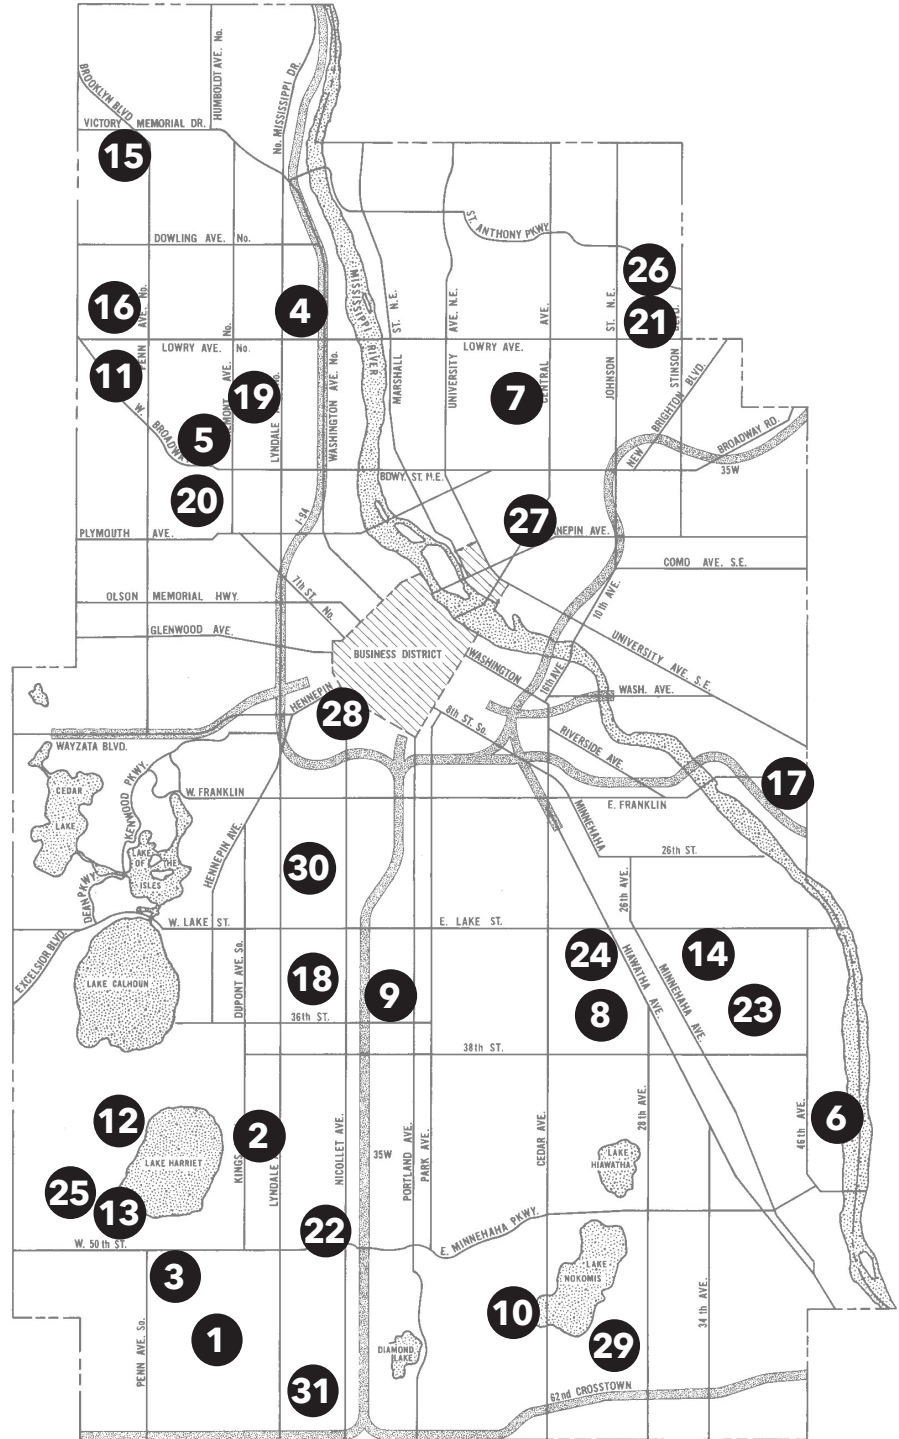

2017 MPS Citywide Summer Program Locations

- 1. Anthony ●
- 2. Barton ●
- 3. Burroughs ●
- 4. Cityview ■◆
- 5. Davis Center ●
- 6. Dowling ●●■▲
- 7. Edison ■+
- 8. Folwell ■
- 9. Green Central ■
- 10. Hale ●●
- 11. Hmong International Academy ■▲
- 12. Lake Harriet Lower ■
- 13. Lake Harriet Upper ●
- 14. Longfellow ■
- 15. Loring ●
- 16. Lucy Laney ●■
- 17. Luxton Park ●
- 18. Lyndale ●■
- 19. Nellie Stone Johnson ●■
- 20. North ●
- 21. Northeast ●■◆
- 22. Ramsey ●●■
- 23. Sanford ●■
- 24. South/2225 E. Lake ●●■▲
- 25. Southwest ●■
- 26. Waite Park ■◆
- 27. Webster ●●■
- 28. Wellstone @ MCTC ●■
- 29. Wenonah ●■
- 30. Whittier ■
- 31. Windom ●■

KEY TO PROGRAMS:

- | | |
|-----------------------|------------------------|
| ● CE Youth Enrichment | ■ Summer Session |
| ● CE Adult Enrichment | ◆ GEMS/GISE |
| ● CE Adult Education | ⊕ Fast Track Scholar |
| ● CE Minneapolis Kids | ▲ Extended School Year |